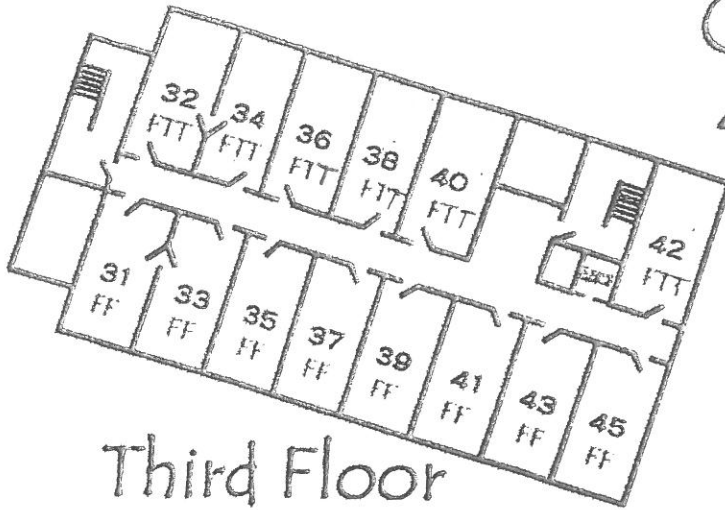

Rhodes Grove

Conference Center Accommodations

FF= 2 Full Beds
 FT= Full/Twin
 FTT= Full/2 Twin
 F-HC= Full/Handicap