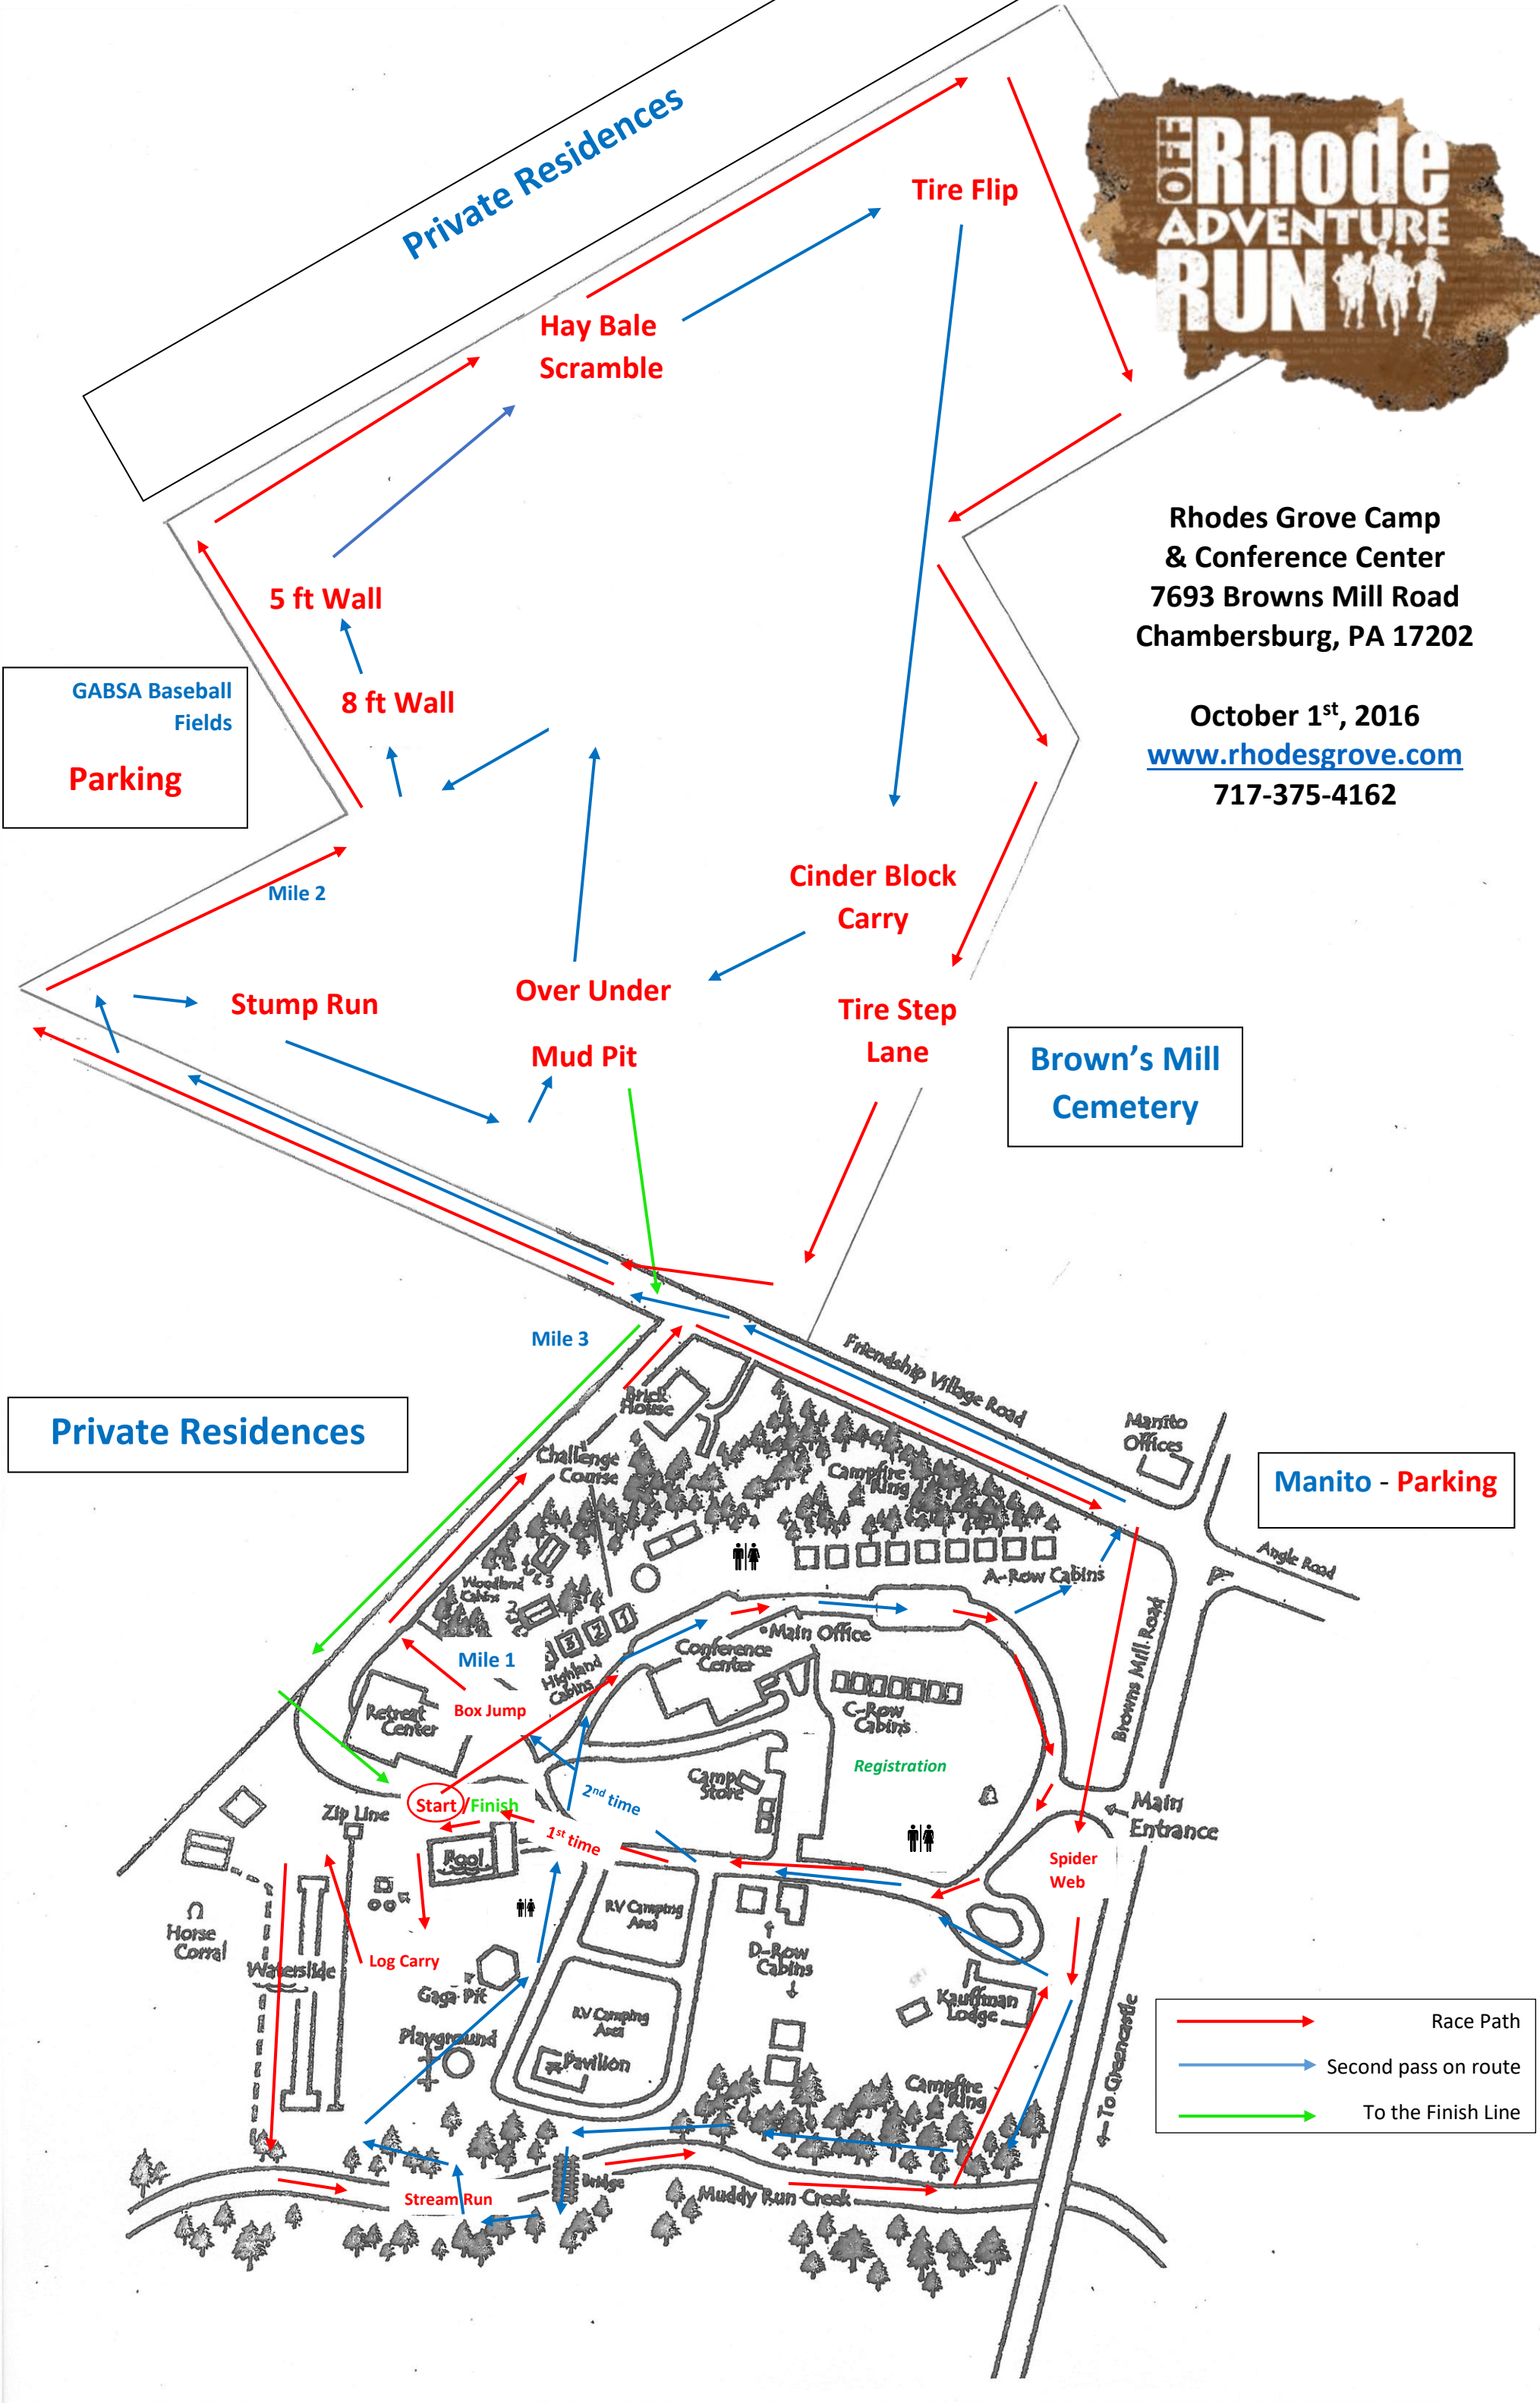

THE RHOADE ADVENTURE RUN

Rhodes Grove Camp & Conference Center
7693 Browns Mill Road
Chambersburg, PA 17202

October 1st, 2016
www.rhodesgrove.com
717-375-4162

GABSA Baseball Fields
Parking

Brown's Mill Cemetery

Private Residences

Manito - Parking

→ Race Path
→ Second pass on route
→ To the Finish Line