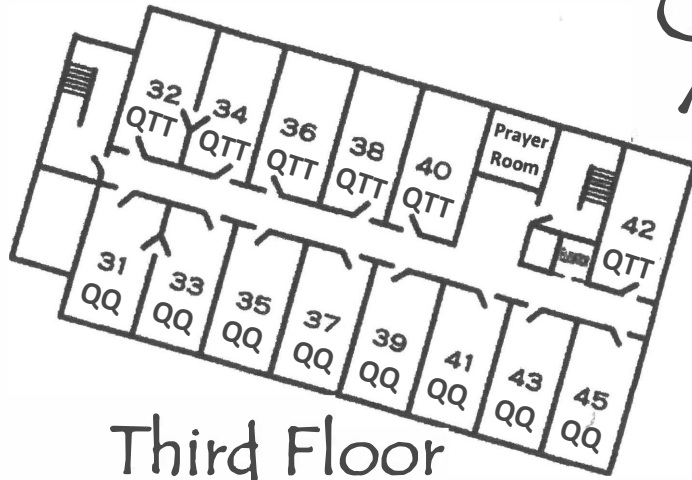

Rhodes Grove

Conference Center Accommodations

- QQ = 2 Queen Beds
- QTT = Queen/2 Twin
- Q-HC = Queen/Handicap
- FF = 2 Full Beds
- FTT = Full/2 Twin